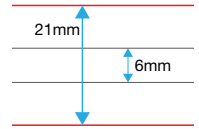

Specialist Exercise Books

Handwriting

Handwriting Book - 6mm Ruled and 21mm Intervals

SKU	Size	Pages	Colour		Qty
400185757	A4	80	Light Blue		100
100103605	165 x 200mm	40	Red		100