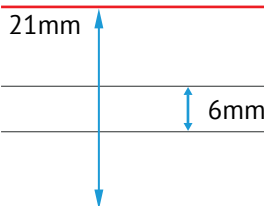

Handwriting Book - 6mm Ruled and 21mm Intervals

SKU	Pages	Colour	Qty
400151670	80	Bright Blue	50