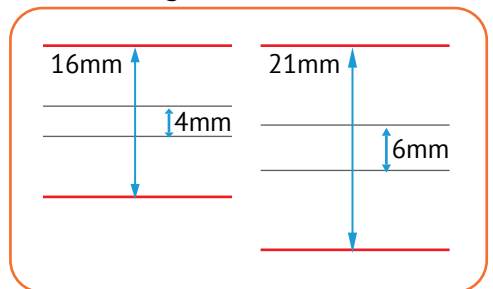

Handwriting:

Looking for something unusual? For specialist exercise books check page 20